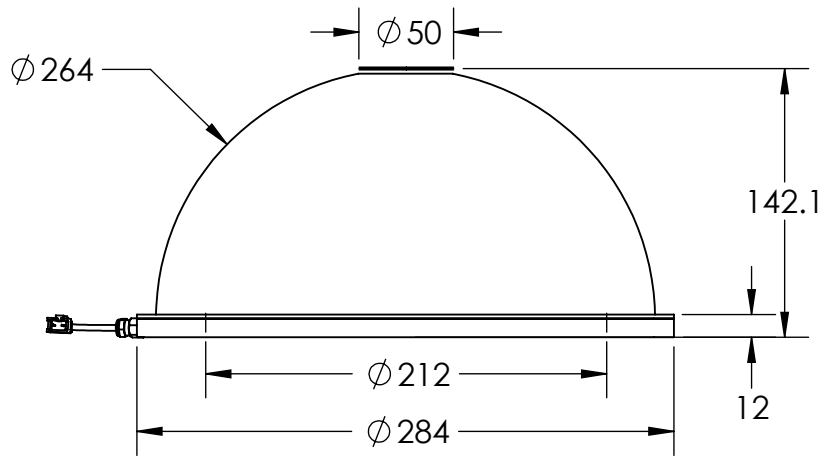

1 2 3 4 5 6 7 8

D

D

C

C

SECTION A-A
SCALE 1 : 4

B

B

CONNECTOR
50CM CABLE

A

A

| | | | | | |
|--|-----------|------------|--------------|-------------------------------|----------------------|
|  | DESIGN BY | FL LUEI | UNIT: | PRODUCT SERIES: LT4WRG SERIES | |
| | CHECK BY | KB TAN | MM | | |
| | DATE | 06/06/2018 | REVISION: | TITLE | DRAWING LAYOUT |
| | MATERIAL | - | 01 | PART NO | LT4WRG250-00-1-B-24V |
| | FINISHING | - | SCALE: | DWG NO | - |
| QTY | - | 1 : 1 | SHEET 1 OF 1 | | |