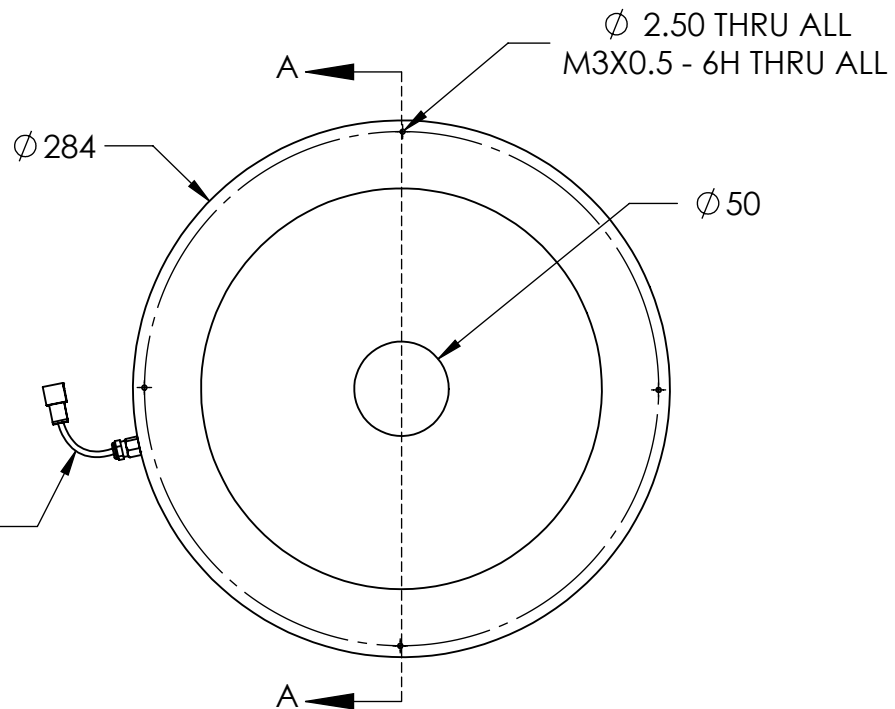

1 2 3 4 5 6 7 8

D

D

C

C

SECTION A-A
SCALE 1 : 4

B

B

CONNECTOR
50CM CABLE

A

A

| | | | | | |
|--|-----------|------------|--------------|-------------------------------|----------------------|
|  | DESIGN BY | FL LUEI | UNIT: | PRODUCT SERIES: LT4WRG SERIES | |
| | CHECK BY | KB TAN | MM | | |
| | DATE | 06/06/2018 | REVISION: | TITLE | DRAWING LAYOUT |
| | MATERIAL | - | 01 | PART NO | LT4WRG250-00-1-B-24V |
| | FINISHING | - | SCALE: | DWG NO | - |
| QTY | - | 1 : 1 | SHEET 1 OF 1 | | |

1 2 3 4 5 6 7 8